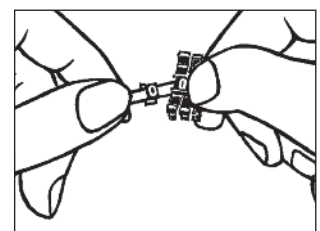

**PLIOCLIP**

**Material:** Polyamide 6.6  
**Operating temperatures:** -30 to +100°C  
**Tensile strength at yield:** 65 N/mm<sup>2</sup>  
**Elongation at break:** 300 %  
**Elasticity:** 1300 N//mm<sup>2</sup>  
**Dielectric strength:** 26 kV/mm  
**Flame resistance:** V2 UL94  
**Applications:** marking of wires and cables of Ø 2,2 to 6 mm (sections 0,5 to 6 mm<sup>2</sup>) before or after connection.  
 This marking system is equipped with a security locking equivalent to that of a closed ring.

**For PLIOCLIP marking, proceed as follows:**

Take the whole strip to the cable.

Hold the strip with one hand. Turn the clip down with the thumb and the forefinger of the other hand to close it.

Pull the clip off the strip.

The PLIOCLIP is then in position - and the next marker can be applied.

Example for order:

code group	detail article	code colour	code marker
0737	0XXXXXX	XXXXX	XXXXX

PLIOCLIP-36 07370013004TER

PLIOCLIP-60 073700220993