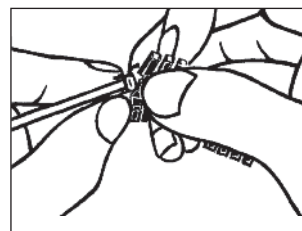

**PLIOCLIP**

**Material:** Polyamide 6.6  
**Operating temperatures:** -30 to +100°C  
**Tensile strength at yield:** 65 N/mm<sup>2</sup>  
**Elongation at break:** 300 %  
**Elasticity:** 1300 N//mm<sup>2</sup>  
**Dielectric strength:** 26 kV/mm  
**Flame resistance:** V2 UL94  
**Applications:** marking of wires and cables of Ø 2,2 to 6 mm (sections 0,5 to 6 mm<sup>2</sup>) before or after connection.  
 This marking system is equipped with a security locking equivalent to that of a closed ring.

**For PLIOCLIP marking, proceed as follows:**

Take the whole strip to the cable.

Hold the strip with one hand. Turn the clip down with the thumb and the forefinger of the other hand to close it.

Pull the clip off the strip.

The PLIOCLIP is then in position - and the next marker can be applied.

Example for order:

code group	detail article	code colour	code marker
0737	0XXXXXX	XXXXX	XXXXX

PLIOCLIP-36 07370013004TER

PLIOCLIP-60 073700220993