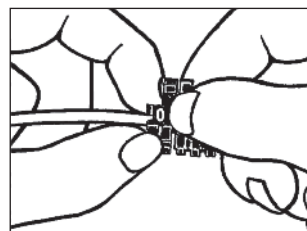

**PLIOCLIP**

**Material:** Polyamide 6.6  
**Operating temperatures:** -30 to +100°C  
**Tensile strength at yield:** 65 N/mm<sup>2</sup>  
**Elongation at break:** 300 %  
**Elasticity:** 1300 N//mm<sup>2</sup>  
**Dielectric strength:** 26 kV/mm  
**Flame resistance:** V2 UL94  
**Applications:** marking of wires and cables of Ø 2,2 to 6 mm (sections 0,5 to 6 mm<sup>2</sup>) before or after connection.  
 This marking system is equipped with a security locking equivalent to that of a closed ring.

**For PLIOCLIP marking, proceed as follows:**

Take the whole strip to the cable.

Hold the strip with one hand. Turn the clip down with the thumb and the forefinger of the other hand to close it.

Pull the clip off the strip.

The PLIOCLIP is then in position - and the next marker can be applied.

Example for order:

code group	detail article	code colour	code marker
0737	0XXXXXX	XXXXX	XXXXX

PLIOCLIP-36 07370013004TER

PLIOCLIP-60 073700220993