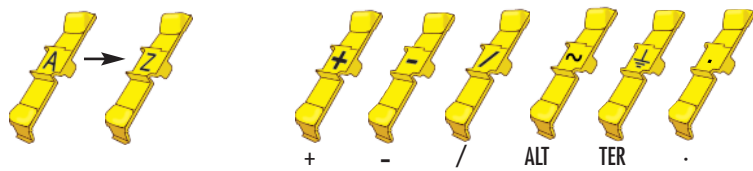

**PLIOCLIP**

**Material:** Polyamide 6.6  
**Operating temperatures:** -30 to +100°C  
**Tensile strength at yield:** 65 N/mm<sup>2</sup>  
**Elongation at break:** 300 %  
**Elasticity:** 1300 N//mm<sup>2</sup>  
**Dielectric strength:** 26 kV/mm  
**Flame resistance:** V2 UL94  
**Applications:** marking of wires and cables of Ø 2,2 to 6 mm (sections 0,5 to 6 mm<sup>2</sup>) before or after connection.  
 This marking system is equipped with a security locking equivalent to that of a closed ring.

**For PLIOCLIP marking, proceed as follows:**

Take the whole strip to the cable.

Hold the strip with one hand. Turn the clip down with the thumb and the forefinger of the other hand to close it.

Pull the clip off the strip.

The PLIOCLIP is then in position - and the next marker can be applied.

Example for order:

code group	detail article	code colour	code marker
0737	0XXXXXX	XXXXX	XXXXX

PLIOCLIP-36 07370013004TER

PLIOCLIP-60 073700220993