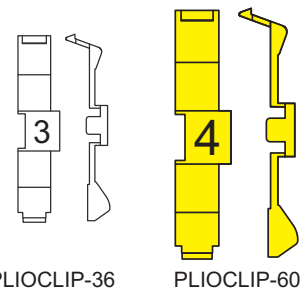

**PLIOCLIP**

**Material:** Polyamide 6.6  
**Operating temperatures:** -30 to +100°C  
**Tensile strength at yield:** 65 N/mm<sup>2</sup>  
**Elongation at break:** 300 %  
**Elasticity:** 1300 N//mm<sup>2</sup>  
**Dielectric strength:** 26 kV/mm  
**Flame resistance:** V2 UL94  
**Applications:** marking of wires and cables of Ø 2,2 to 6 mm (sections 0,5 to 6 mm<sup>2</sup>) before or after connection.  
 This marking system is equipped with a security locking equivalent to that of a closed ring.

**For PLIOCLIP marking, proceed as follows:**

Take the whole strip to the cable.

Hold the strip with one hand. Turn the clip down with the thumb and the forefinger of the other hand to close it.

Pull the clip off the strip.

The PLIOCLIP is then in position - and the next marker can be applied.

Example for order:

code group	detail article	code colour	code marker
0737	0XXXXXX	XXXXX	XXXXX

PLIOCLIP-36 07370013004TER

PLIOCLIP-60 073700220993

detail article

type	article number				Ø mm	mm <sup>2</sup>	markers /bag	figure markers /bag
	alphabetical	figures CI	colour	symbole				
PLIOCLIP 36	0737 0011 004 ***	0737 0012 099 ***	0737 0014 ***	0737 0013 004 ***	2,2 - 3,6	0,5 - 2,5	224	512
PLIOCLIP 60	0737 0021 004 ***	0737 0022 099 ***	0737 0024 ***	0737 0023 004 ***	3,6 - 6	2,5 - 6	224	512