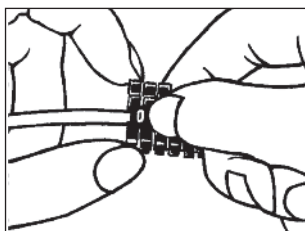

**PLIOCLIP**

**Material:** Polyamide 6.6  
**Operating temperatures:** -30 to +100°C  
**Tensile strength at yield:** 65 N/mm<sup>2</sup>  
**Elongation at break:** 300 %  
**Elasticity:** 1300 N//mm<sup>2</sup>  
**Dielectric strength:** 26 kV/mm  
**Flame resistance:** V2 UL94  
**Applications:** marking of wires and cables of Ø 2,2 to 6 mm (sections 0,5 to 6 mm<sup>2</sup>) before or after connection.  
 This marking system is equipped with a security locking equivalent to that of a closed ring.

**For PLIOCLIP marking, proceed as follows:**

Take the whole strip to the cable.

Hold the strip with one hand. Turn the clip down with the thumb and the forefinger of the other hand to close it.

Pull the clip off the strip.

The PLIOCLIP is then in position - and the next marker can be applied.

Example for order:

code group	detail article	code colour	code marker
0737	0XXXXXX	XXXXX	XXXXX

PLIOCLIP-36 07370013004TER

PLIOCLIP-60 073700220993