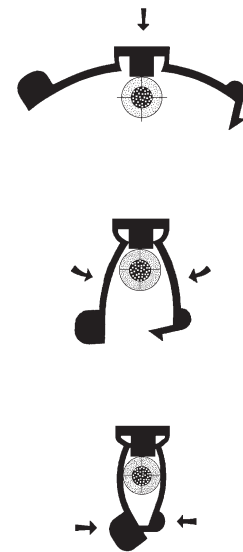

**PLIOCLIP**

**Material:** Polyamide 6.6  
**Operating temperatures:** -30 to +100°C  
**Tensile strength at yield:** 65 N/mm<sup>2</sup>  
**Elongation at break:** 300 %  
**Elasticity:** 1300 N//mm<sup>2</sup>  
**Dielectric strength:** 26 kV/mm  
**Flame resistance:** V2 UL94  
**Applications:** marking of wires and cables of Ø 2,2 to 6 mm (sections 0,5 to 6 mm<sup>2</sup>) before or after connection.  
 This marking system is equipped with a security locking equivalent to that of a closed ring.

**For PLIOCLIP marking, proceed as follows:**

Take the whole strip to the cable.

Hold the strip with one hand. Turn the clip down with the thumb and the forefinger of the other hand to close it.

Pull the clip off the strip.

The PLIOCLIP is then in position - and the next marker can be applied.

Example for order:

code group	detail article	code colour	code marker
0737	0XXXXXX	XXXXX	XXXXX

PLIOCLIP-36 07370013004TER

PLIOCLIP-60 073700220993