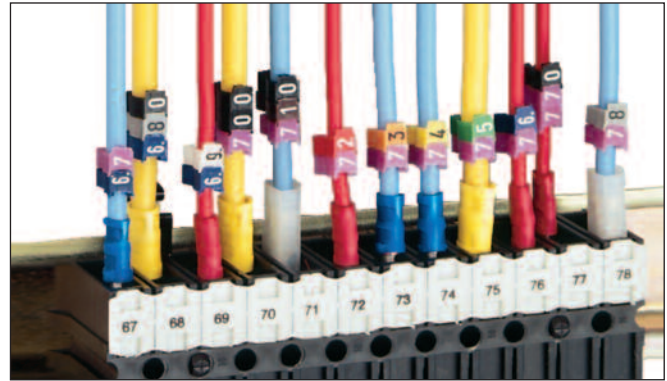

**PLIOCLIP**

**Material:** Polyamide 6.6  
**Operating temperatures:** -30 to +100°C  
**Tensile strength at yield:** 65 N/mm<sup>2</sup>  
**Elongation at break:** 300 %  
**Elasticity:** 1300 N//mm<sup>2</sup>  
**Dielectric strength:** 26 kV/mm  
**Flame resistance:** V2 UL94  
**Applications:** marking of wires and cables of Ø 2,2 to 6 mm (sections 0,5 to 6 mm<sup>2</sup>) before or after connection.  
 This marking system is equipped with a security locking equivalent to that of a closed ring.

**For PLIOCLIP marking, proceed as follows:**

Take the whole strip to the cable.

Hold the strip with one hand. Turn the clip down with the thumb and the forefinger of the other hand to close it.

Pull the clip off the strip.

The PLIOCLIP is then in position - and the next marker can be applied.

Example for order:

code group	detail article	code colour	code marker
0737	0XXXXXX	XXXXX	XXXXX

PLIOCLIP-36 07370013004TER

PLIOCLIP-60 073700220993