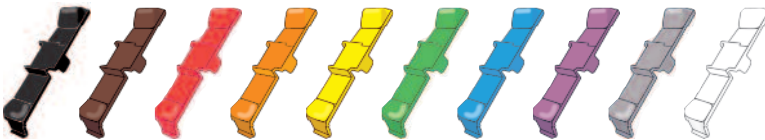

**PLIOCLIP**

**Material:** Polyamide 6.6  
**Operating temperatures:** -30 to +100°C  
**Tensile strength at yield:** 65 N/mm<sup>2</sup>  
**Elongation at break:** 300 %  
**Elasticity:** 1300 N//mm<sup>2</sup>  
**Dielectric strength:** 26 kV/mm  
**Flame resistance:** V2 UL94  
**Applications:** marking of wires and cables of Ø 2,2 to 6 mm (sections 0,5 to 6 mm<sup>2</sup>) before or after connection.  
 This marking system is equipped with a security locking equivalent to that of a closed ring.

**For PLIOCLIP marking, proceed as follows:**

Take the whole strip to the cable.

Hold the strip with one hand. Turn the clip down with the thumb and the forefinger of the other hand to close it.

Pull the clip off the strip.

The PLIOCLIP is then in position - and the next marker can be applied.

Example for order:

code group	detail article	code colour	code marker
0737	0XXXXXX	XXXXX	XXXXX

PLIOCLIP-36 07370013004TER

PLIOCLIP-60 073700220993